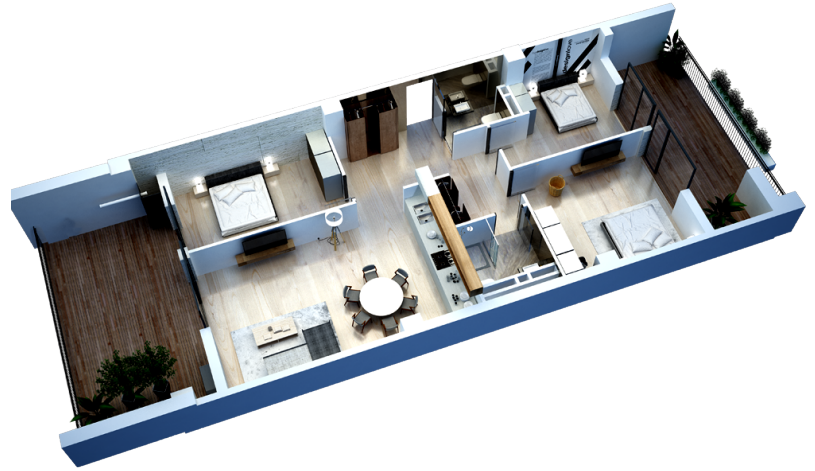

Block 2 Floor 9 Flat 918

152.8 m² Living area: 106.9 m² Terrace: 45.9 m²

Single payment

Price: **662,860 ლ** | m² Price: 4338 ლ | 4 % - Discount

30% Initial deposit

Price: **690,479 ლ** | m² Price: 4519 ლ | 3 % - Discount

10% Initial deposit

Price: **690,479 ლ** | m² Price: 4519 ლ | Without discount

Hall: 16 m²
Living room: 40.1 m²
Bedroom : 17.5 m²
Bedroom 2: 13.2 m²
Bathroom 1: 5 m²
Bathroom 2: 3 m²
Balcony: 25.1 m²
Terrace: 21.3 m²
Bedroom 3: 10.7 m²