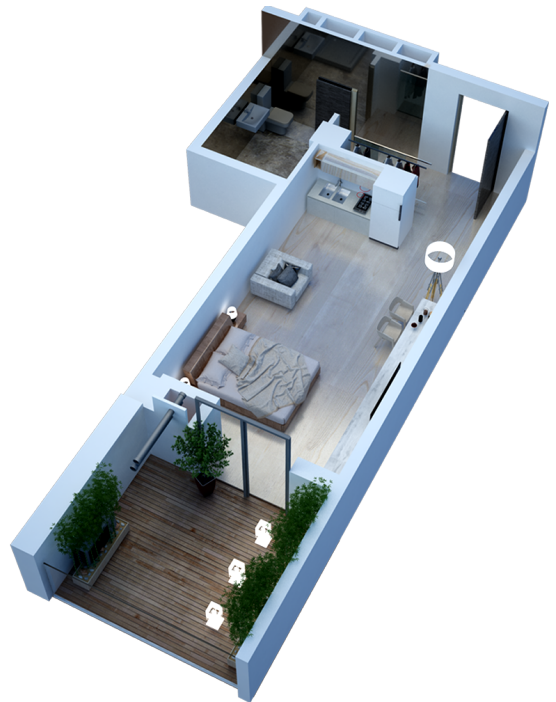

Block 2 Floor 2 Flat 224

42.7 m² Living area: 32.5 m² Terrace: 10.2 m²

Single payment

Price: 176,804 ლ | m² Price: 4129 ლ | 4 % - Discount

30% Initial deposit

Price: 184,408 ლ | m² Price: 4308 ლ | Without discount

10% Initial deposit

Price: 190,112 ლ | m² Price: 4442 ლ | Without discount

Hall: 5.4 m²
Living room: 21.7 m²
Bathroom 1: 5 m²

Contact

Tel: 032 2 24 17 17