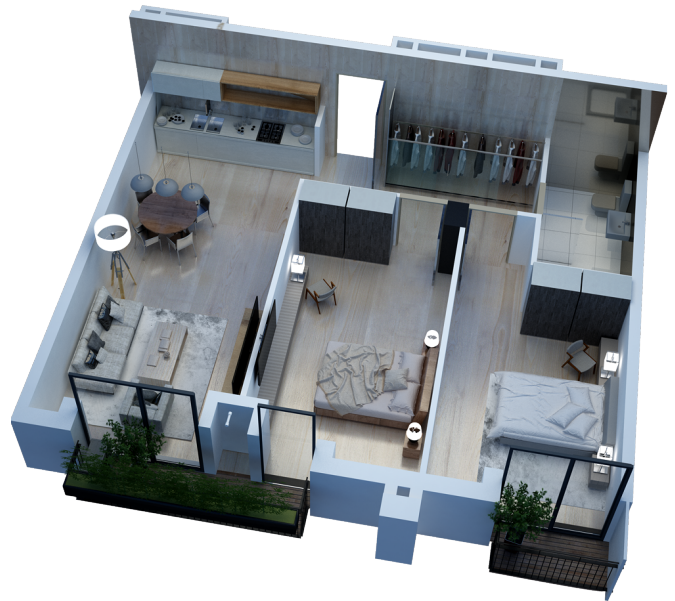

Block 2 Floor 7 Flat 715

77.9 m² Living area: 71.8 m² Terrace: 6.1 m²

Single payment

Price: **328,358 ₾** | m² Price: 4206 ₾ | 7 % - Discount

30% Initial deposit

Price: **350,248 ₾** | m² Price: 4486 ₾ | 3 % - Discount

10% Initial deposit

Price: **364,844 ₾** | m² Price: 4671 ₾ | Without discount

Hall: 8.7 m²
Living room: 24.6 m²
Bedroom : 14.7 m²
Bedroom 2: 16.3 m²
Bathroom 1: 5.3 m²
Balcony: 2 m²
Terrace: 4.3 m²

Contact