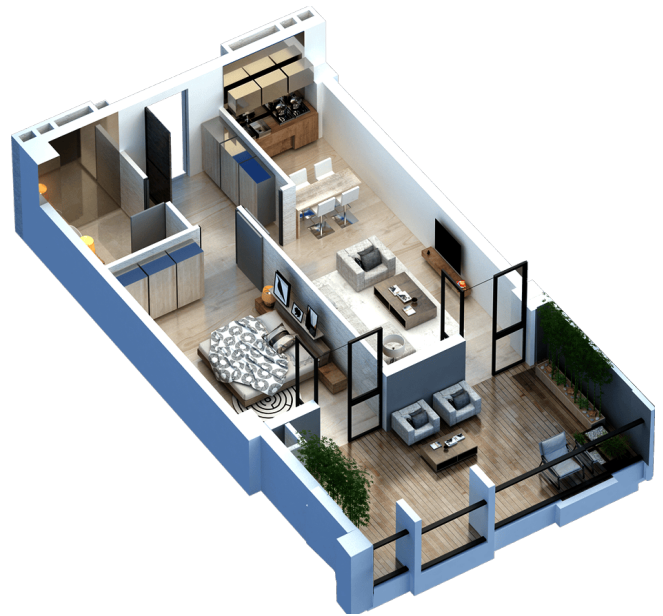

Block 2 Floor 26 Flat 168

65.3 m² Living area: 50.5 m² Terrace: 14.8 m²

Single payment

Price: 270,881 ₾ | m² Price: 4678 ₾ | 10 % - Discount

Contact

Tel: 032 2 24 17 17