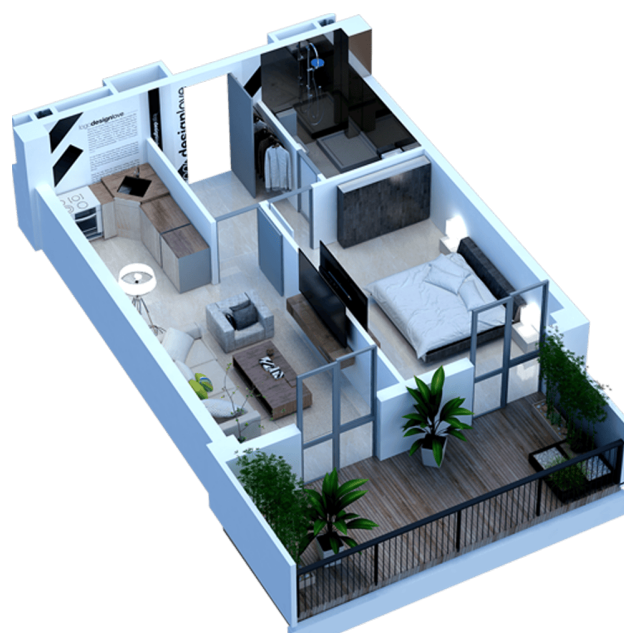

Block 2 Floor 26 Flat 167

67.7 m<sup>2</sup> Living area: 52.3 m<sup>2</sup> Terrace: 15.4 m<sup>2</sup>

---

Single payment

Price: 315,549 ₾ | m<sup>2</sup> Price: 4720 ₾ | 10 % - Discount

Contact

Tel: 032 2 24 17 17