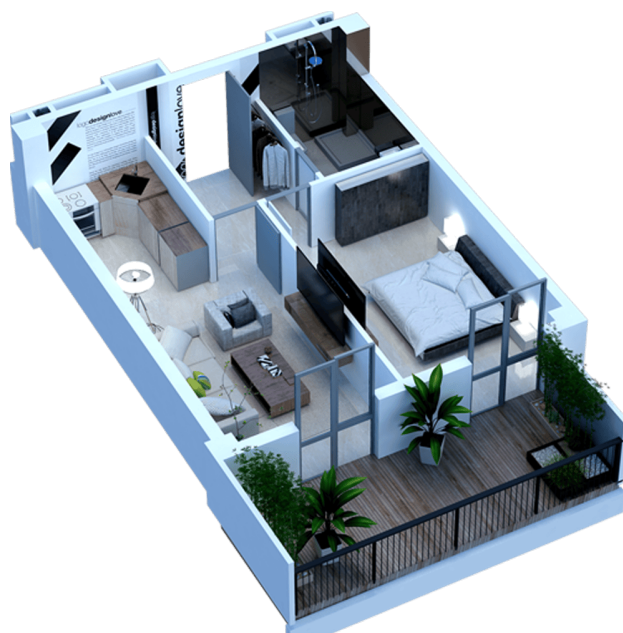

Block 2 Floor 26 Flat 167

67.7 m<sup>2</sup> Living area: 52.3 m<sup>2</sup> Terrace: 15.4 m<sup>2</sup>

---

Single payment

Price: 312,764 ₾ | m<sup>2</sup> Price: 4678 ₾ | 10 % - Discount

Contact

Tel: 032 2 24 17 17