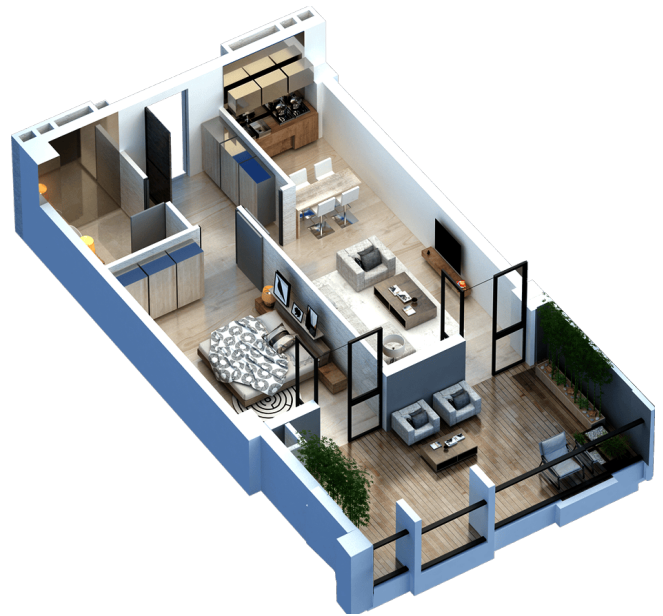

Block 2 Floor 26 Flat 164

74.1 m<sup>2</sup> Living area: 57.1 m<sup>2</sup> Terrace: 17.2 m<sup>2</sup>

---

Single payment

Price: 306,905 ₾ | m<sup>2</sup> Price: 4678 ₾ | 10 % - Discount

Contact

Tel: 032 2 24 17 17