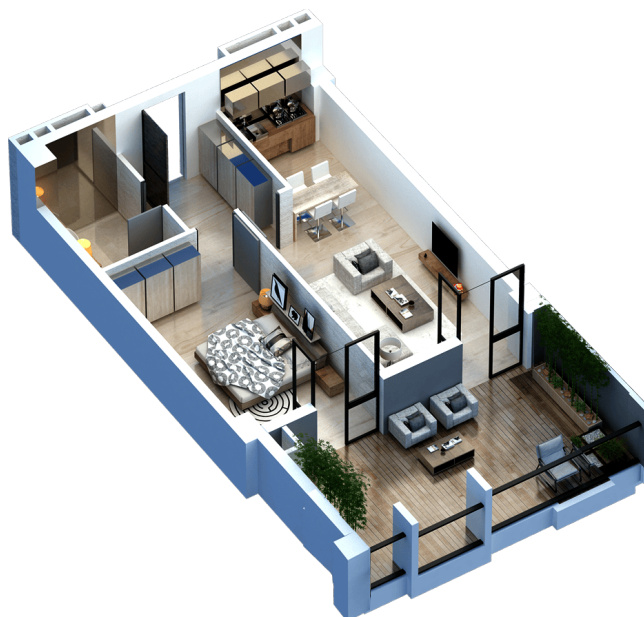

Block 2 Floor 26 Flat 164

74.1 m² Living area: 57.1 m² Terrace: 17.2 m²

Single payment

Price: 309,637 ₾ | m² Price: 4720 ₾ | 10 % - Discount

Contact

Tel: 032 2 24 17 17