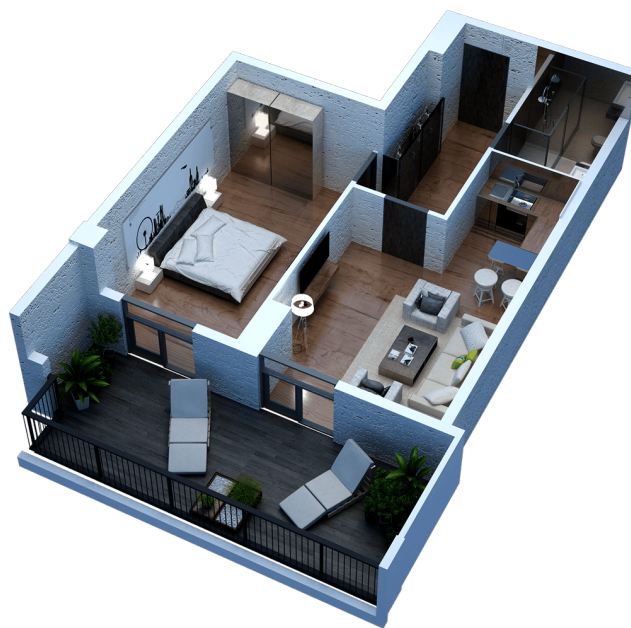

Block 2 Floor 24 Flat 149

63.8 m² Living area: 50.4 m² Terrace: 13.4 m²

Single payment

Price: 255,025 ₾ | m² Price: 4716 ₾ | 10 % - Discount

Contact

Tel: 032 2 24 17 17