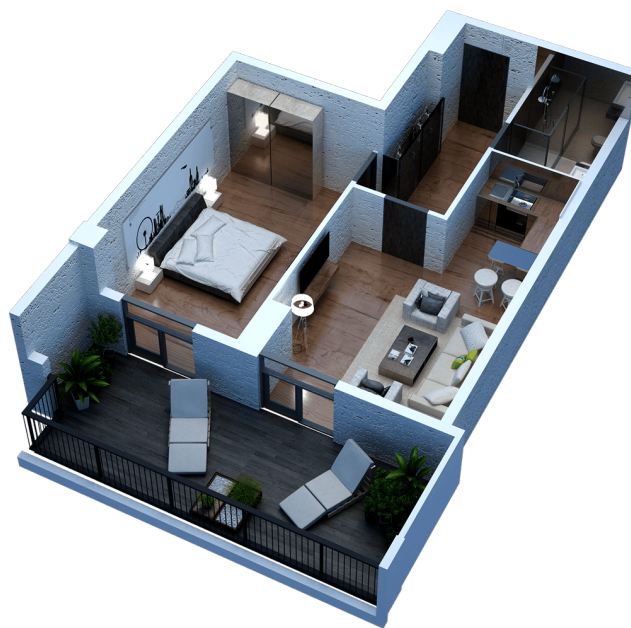

Block 2 Floor 9 Flat 50a

68.8 m<sup>2</sup> Living area: 49.6 m<sup>2</sup> Terrace: 19.2 m<sup>2</sup>

---

Single payment

Price: 286,981 ₾ | m<sup>2</sup> Price: 4651 ₾ | 10 % - Discount

Contact

Tel: 032 2 24 17 17